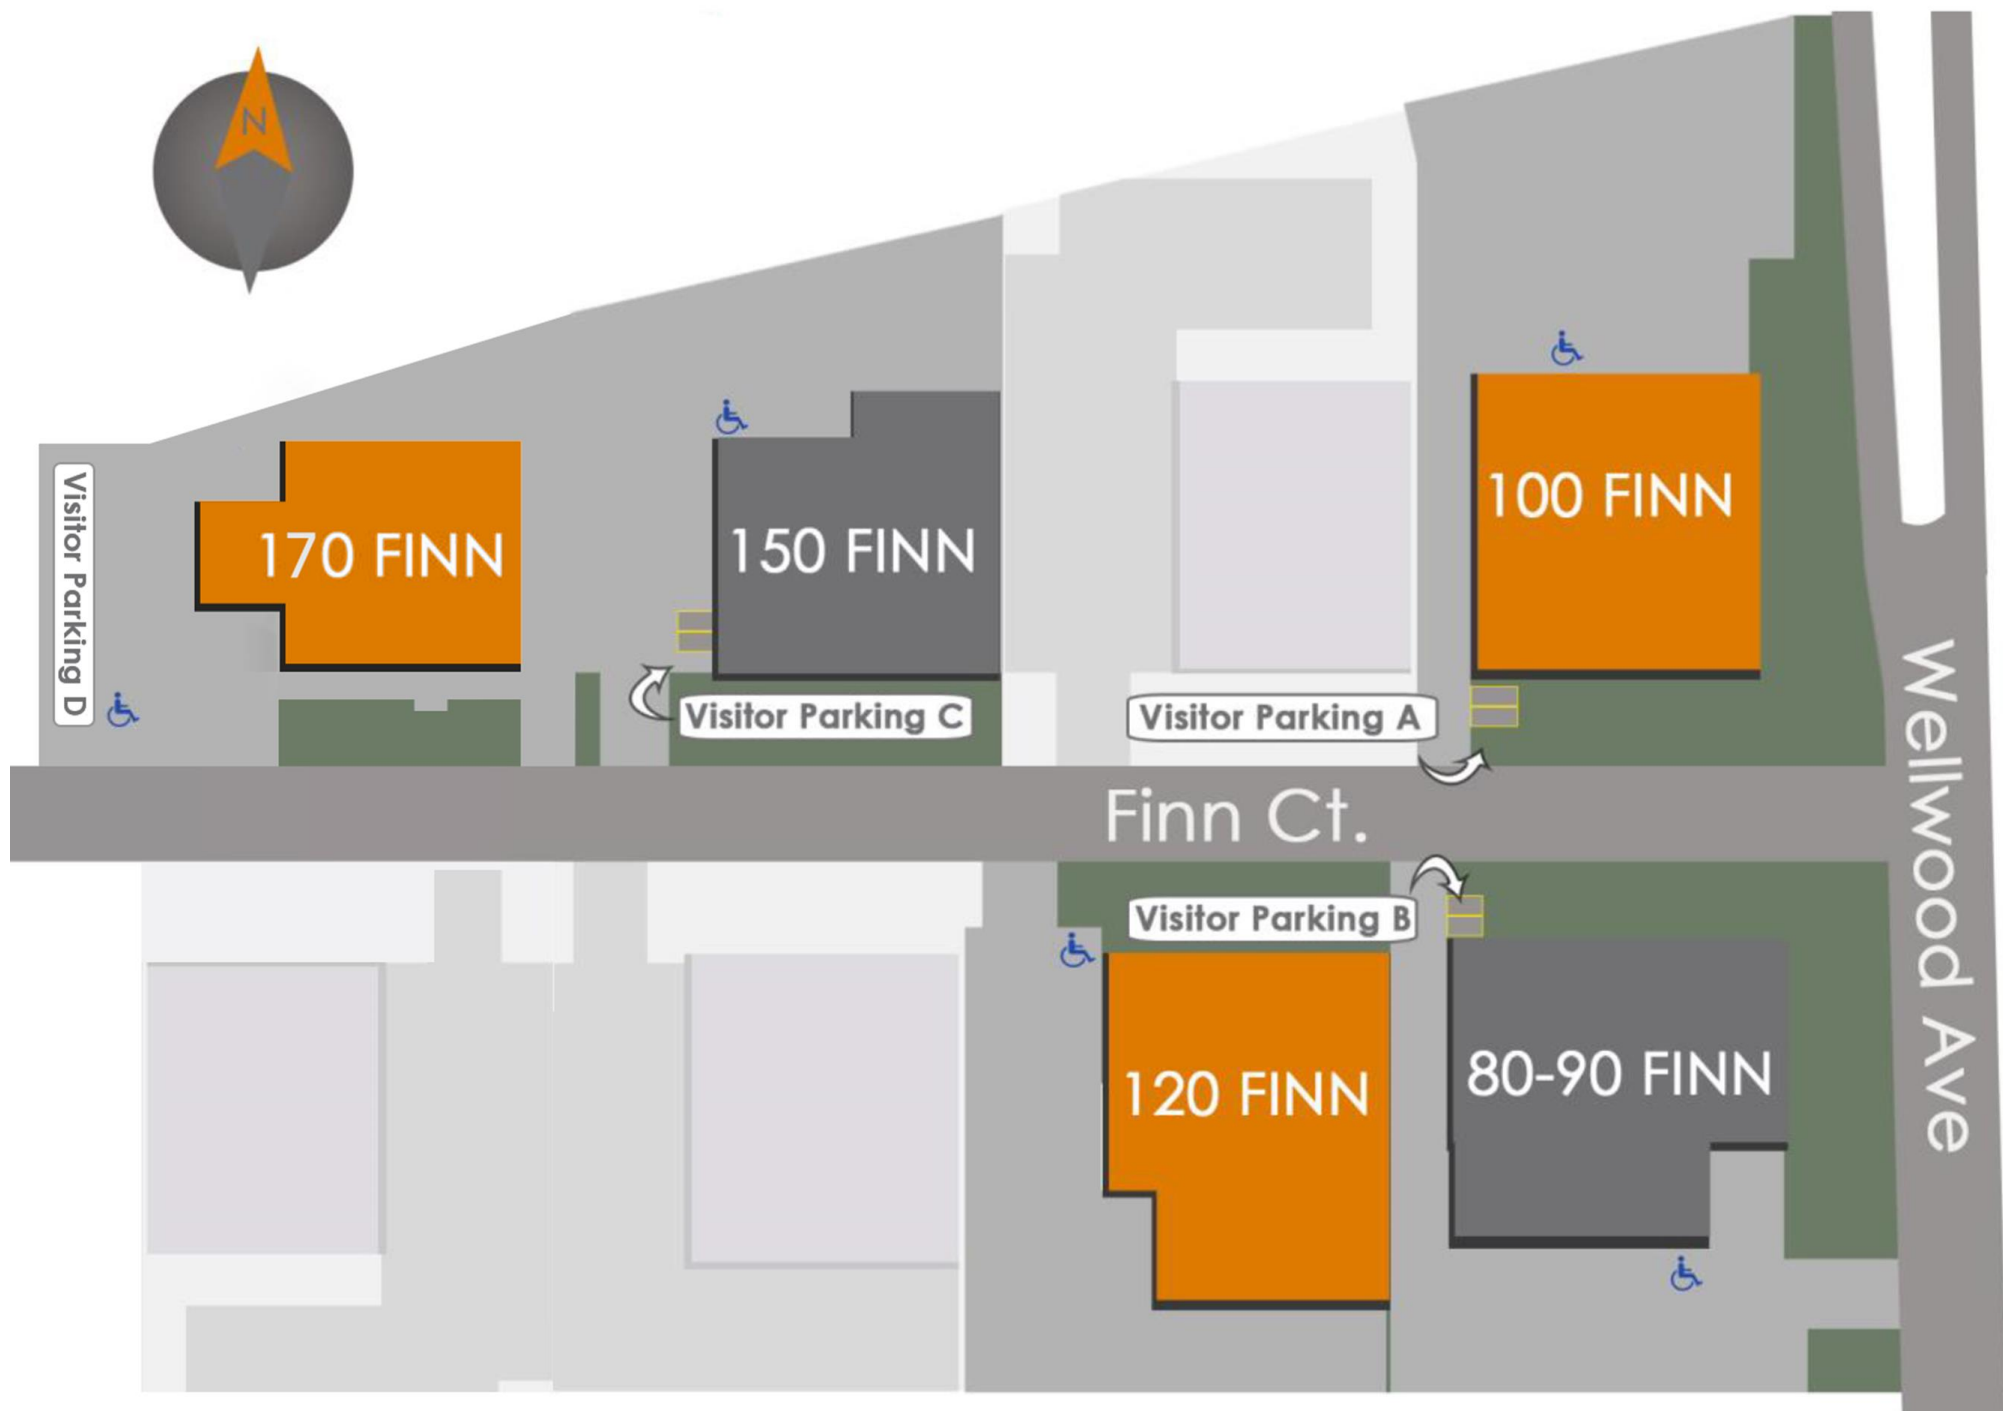

PRECIPART

Visitor Map

Custom Mechanical Components

170 FINN COURT
+1 631 694 5900

Gears & Motion Control

120 FINN COURT
+1 631 694 3100

ALL VISITORS

- Park in any designated Visitor Parking stall.
- Self sign in at reception at either 120 or 170 Finn Court.
- Be prepared to show picture identification.
- Visitor badges should be worn at all times.
- These are secure facilities. Photography is not permitted.